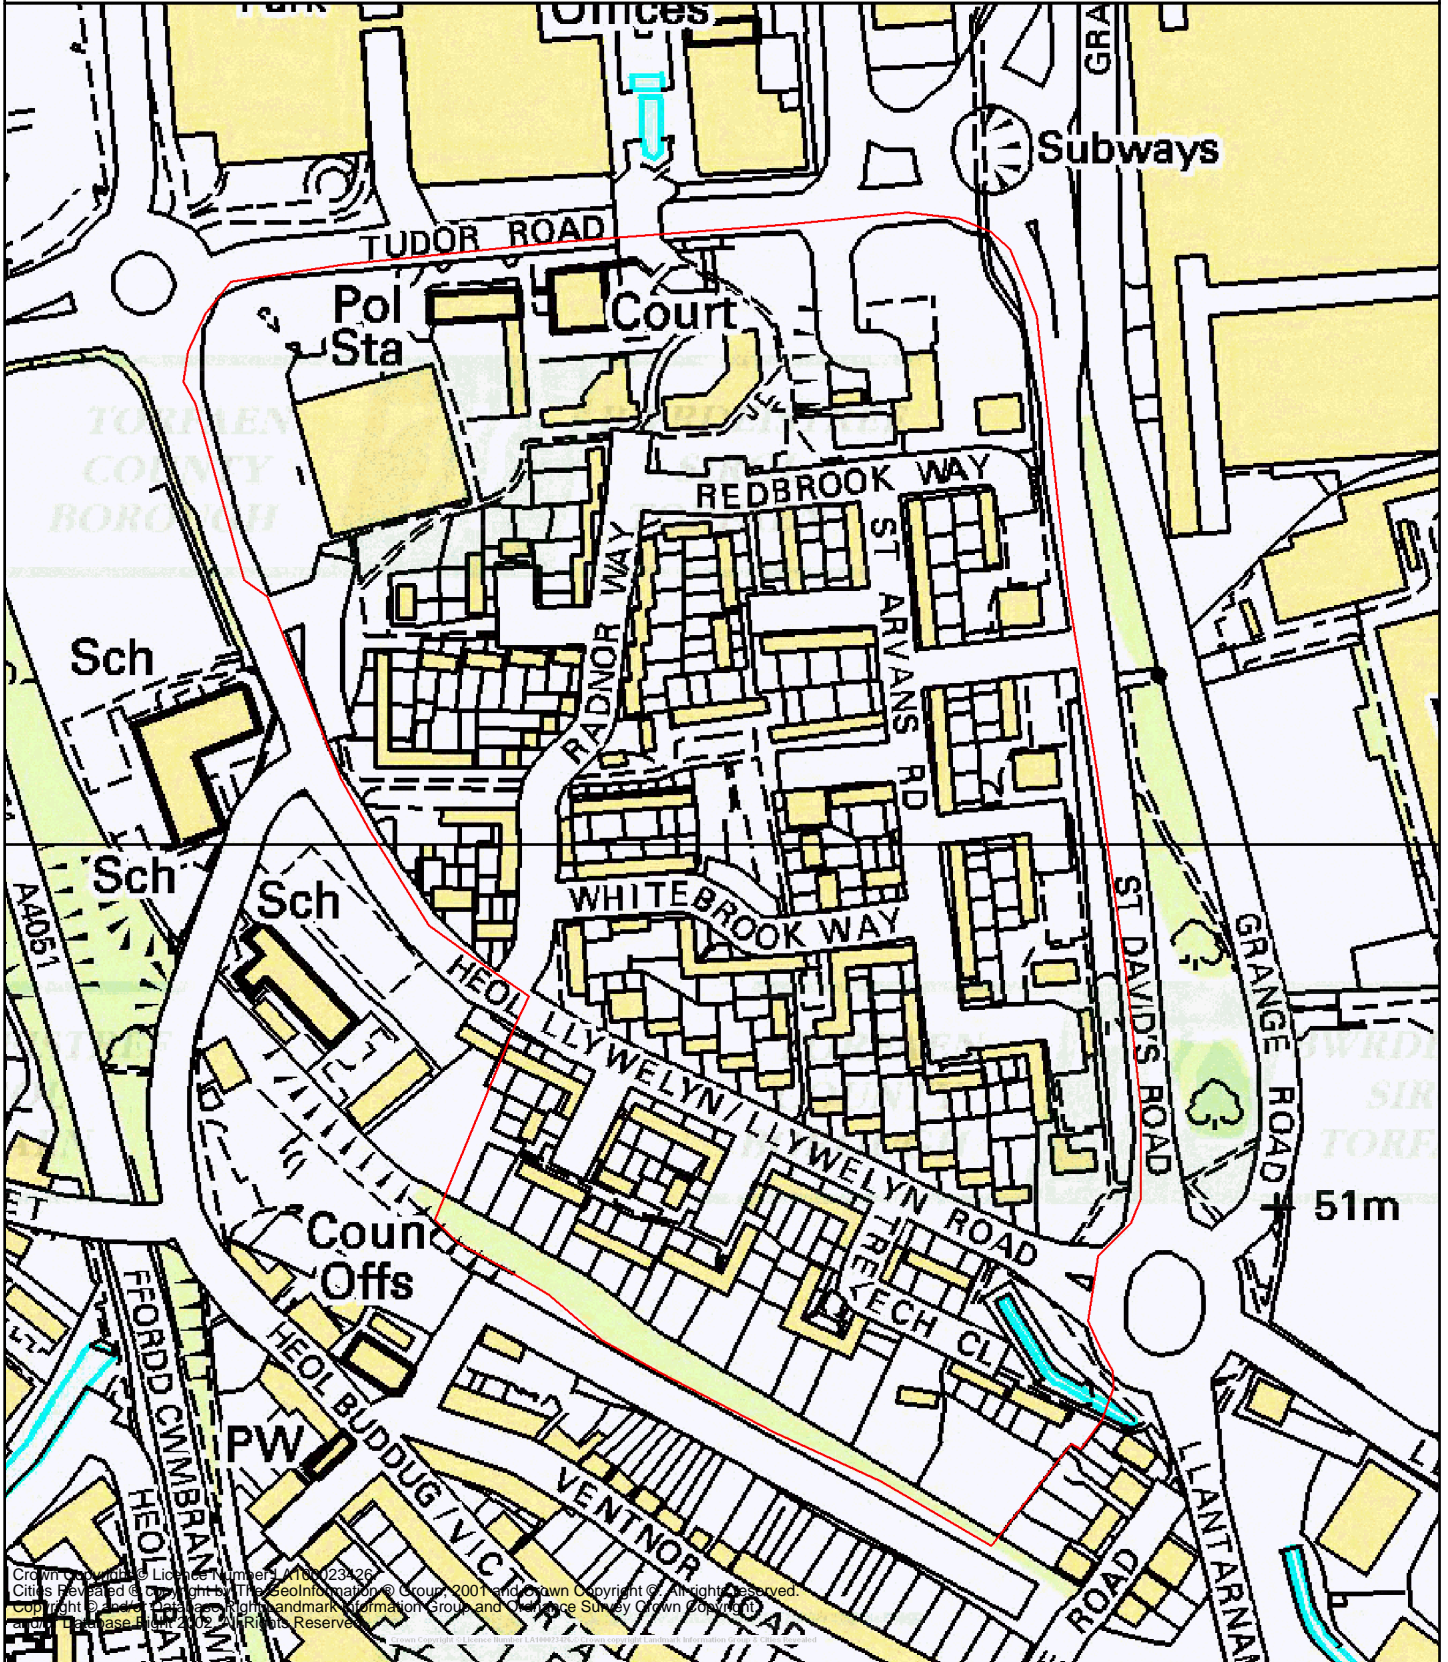

SOUTHVILLE

Crown Copyright. Licence number LA100023426.
 Cities Revealed © Copyright © Ordnance Survey 2001 and Crown Copyright © All rights reserved.
 Copyright © 2001 Ordnance Survey, Ordnance Survey Information Group and Ordnance Survey Crown Copyright.
 Ordnance Survey. All Rights Reserved.

TORFAEN COUNTY BOROUGH

BWRDEISTREF SIROL TORFAEN

Performance & Engagement
 Alison Ward LLB
 Chief Executive

This map is reproduced from Ordnance Survey material with the permission of Ordnance Survey on behalf of the Controller of Her Majesty's Stationary Office © Crown Copyright. Unauthorised reproduction infringes Crown Copyright and may lead to prosecution or civil proceedings. Torfaen CBC, Licence No LA100023426.

Atgynhyrchir y map hwn o ddeunydd yr Arolwg Ordnans gyda chaniatod yr Arolwg Ordnans ar ran Rheolwr Llyfrfa Ei Mawrhydi © Hawlfraint y Goron. Mae atgynhyrchu heb ganiatod yn torri Hawlfraint y Goron a gall hyn arwain at erlyniad neu achos sifil. Cyngor Bwrdeistref Sirol Torfaen, Rhif Trwydded LA 100023426

Scale 1/3036
 Centre = 329502 E 195004 N
 Date 28/11/2008
 User = USR1172149